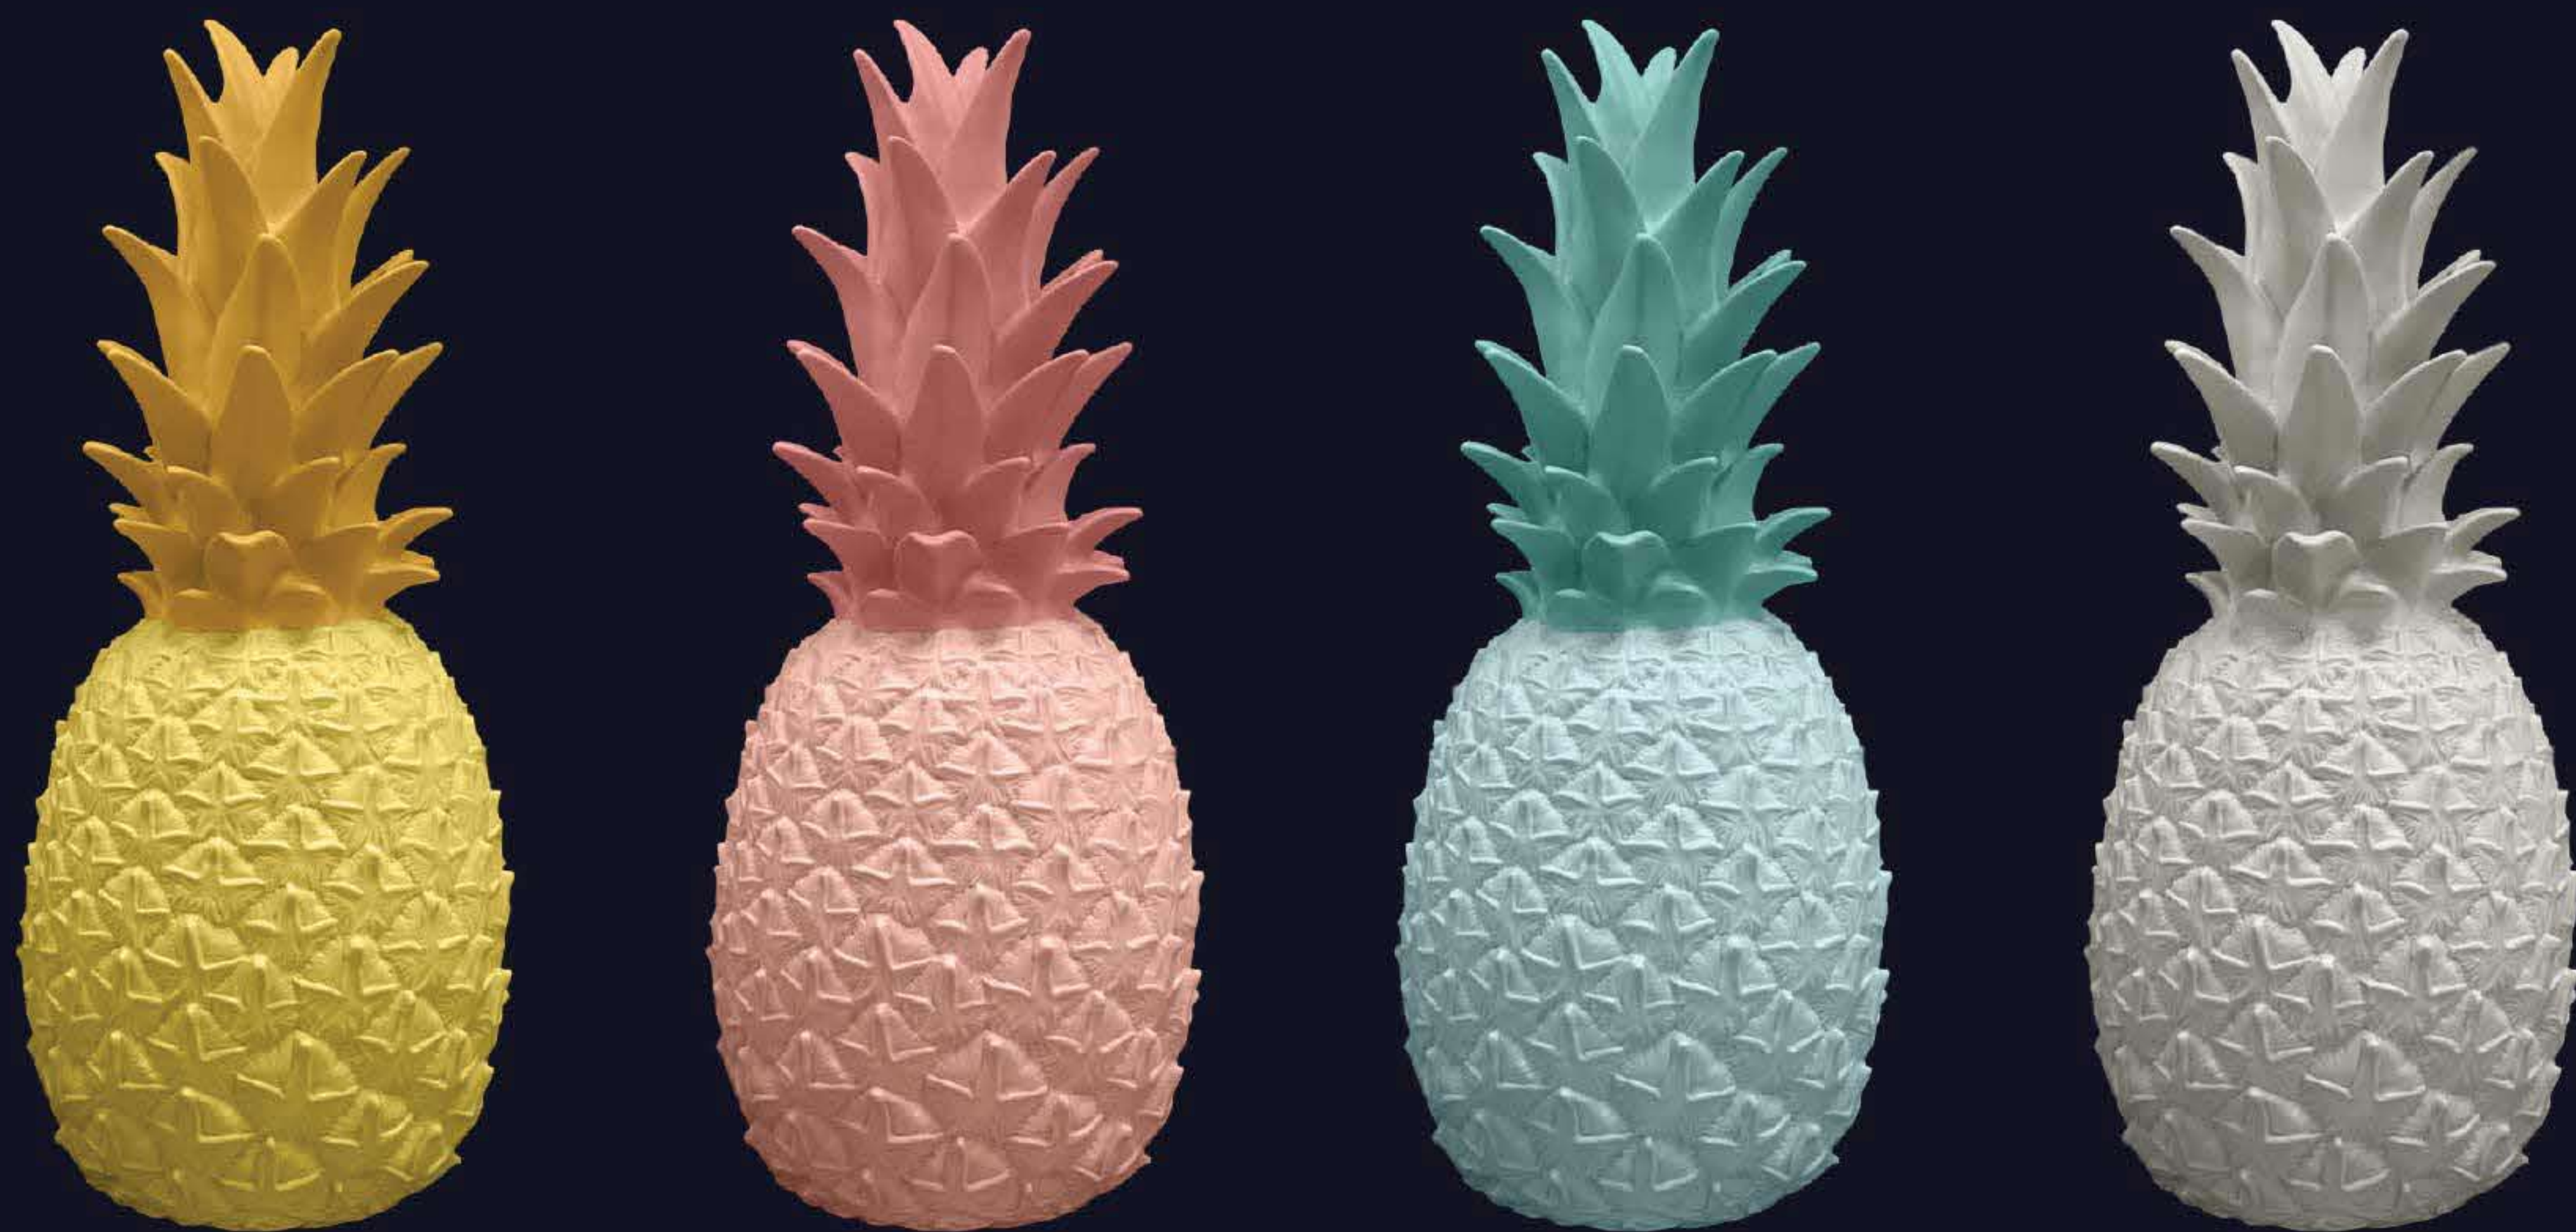

the  
**piñacolada**  
lamp™

by GOODNIGHT LIGHT®

20

22

four new  
colours

saffron

blush

ivory

ocean

MADE  
IN  
SPAIN

65lm  
30cm tall  
8hr autonomy  
remote control  
**designed by eva newton**  
USB induction charging base  
Integrated multi-colour x7 LED  
shock, splash and shatter proof

olom  
olom  
olom